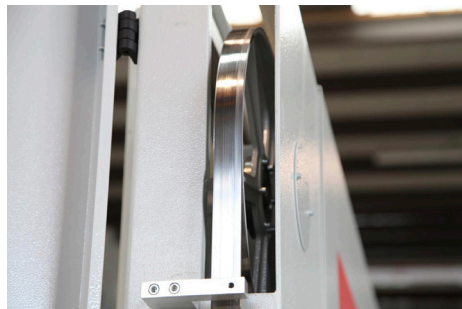

Circulating bandknife
Cuchilla circular