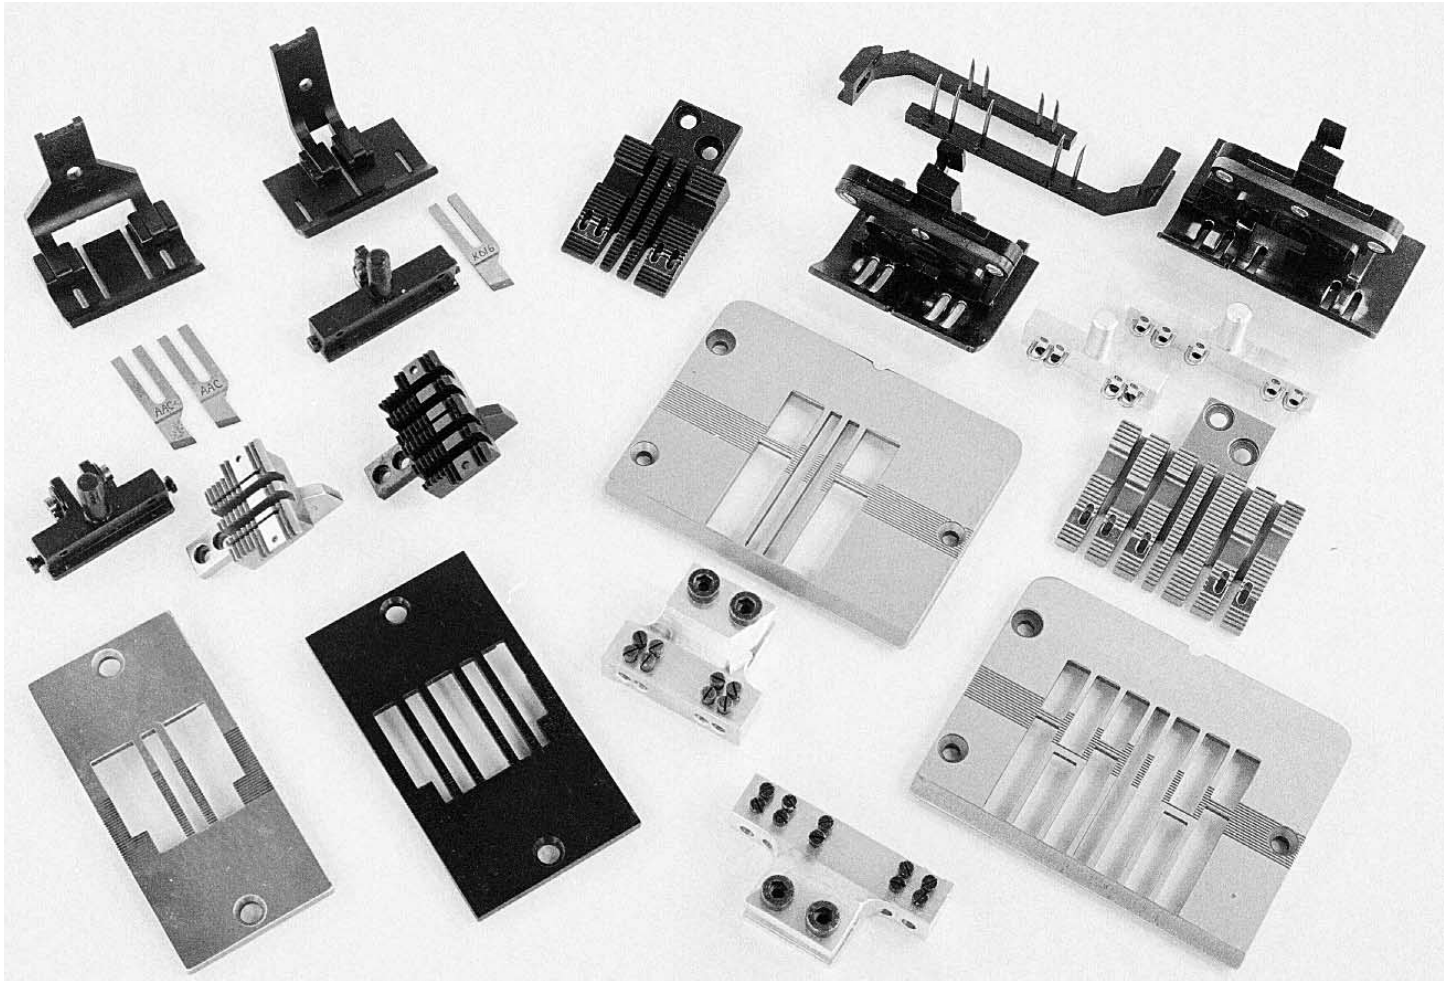

Gauge Sets

Juego de Costura (calibre entre agujas)

50

Presser Foot
Feed Dog
Throat Plate
Needle Holders
Looper Holders
Needle Guards
Knives

Atlanta Attachment is a complete source for your gauge set needs. Our sets are produced to exact specifications for your individual needs. The most popular gauge sets are in stock. We can produce replacements or special needs within 10 working days. Call our sales staff to see what we can do to meet your needs.

AAC manufacturing with the latest in high tech CNC equipment.

En AAC utilizamos lo último en equipos con CNC

Prensateles
Dientes de arrastre
Plancha de la tela
Retenedor de agujas
Retenedor del Engazador (looper)
Guarda agujas
Cortadoras